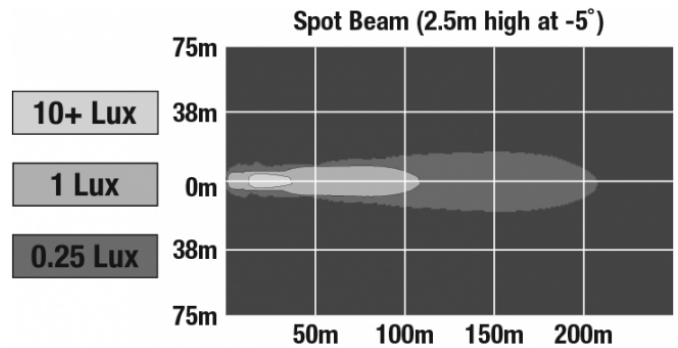

PHOTOMETRIC SPECIFICATIONS

Raw Lumen Output	900
Effective Lumen Output	700
Nominal LED Color Temperature	5000 K
Beam Pattern(s)	Forward Lighting - Spot

APPLICATIONS

Print date: 2024-08-11

© 2024 J.W. Speaker Corporation • Germantown, WI U.S.A.
 www.jwspeaker.com • speaker@jwspeaker.com • 262.251.6660