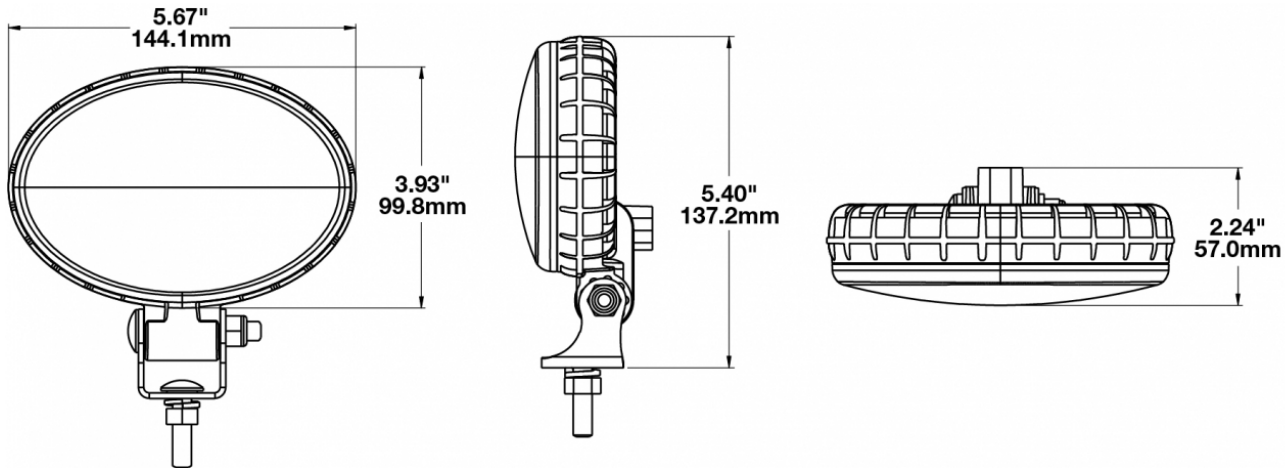

LED Work Lights - Model 770 XD

PRODUCT INFORMATION

Description	12-48V LED Work Light with Spot Beam Pattern & DT04-2P Connector
Height	137.16 mm / 5.4 in
Width	144.02 mm / 5.67 in
Depth	56.90 mm / 2.24 in
Shape	Oval
Outer Lens Material	Polycarbonate
Outer Lens Color	Clear
Housing Material	Polycarbonate
Housing Color	Black
Mounting Hardware Description	(x1) 5/16"-18 x 1.25" Mounting Bolt
Mounting Type	Universal Pedestal Mount
Minimum Operating Temperature	-40 °C / -40 °F
Maximum Operating Temperature	65 °C / 149 °F
Connector or Wiring	Integrated 2-Pin Deutsch Weather-Proof Socket (DT04-2P)
Mating Connector	2-Pin Deutsch Weather-Proof Plug (DT06-2S)
Product Weight	0.86 lbs / 0.39 kgs
Shipping Weight	0.54 lbs / 0.24 kgs

PRODUCT DIMENSIONS

ELECTRICAL SPECIFICATIONS

Input Voltage	12-48V DC
Operating Voltage	10-55V DC
Transient Spike Protection	330V Peak @ 1 HZ-100 Pulses
Red Wire	Positive
Black Wire	Negative
Current Draw	1A @ 12V DC 0.48A @ 24V DC 0.32A @ 36V DC 0.25A @ 48V DC